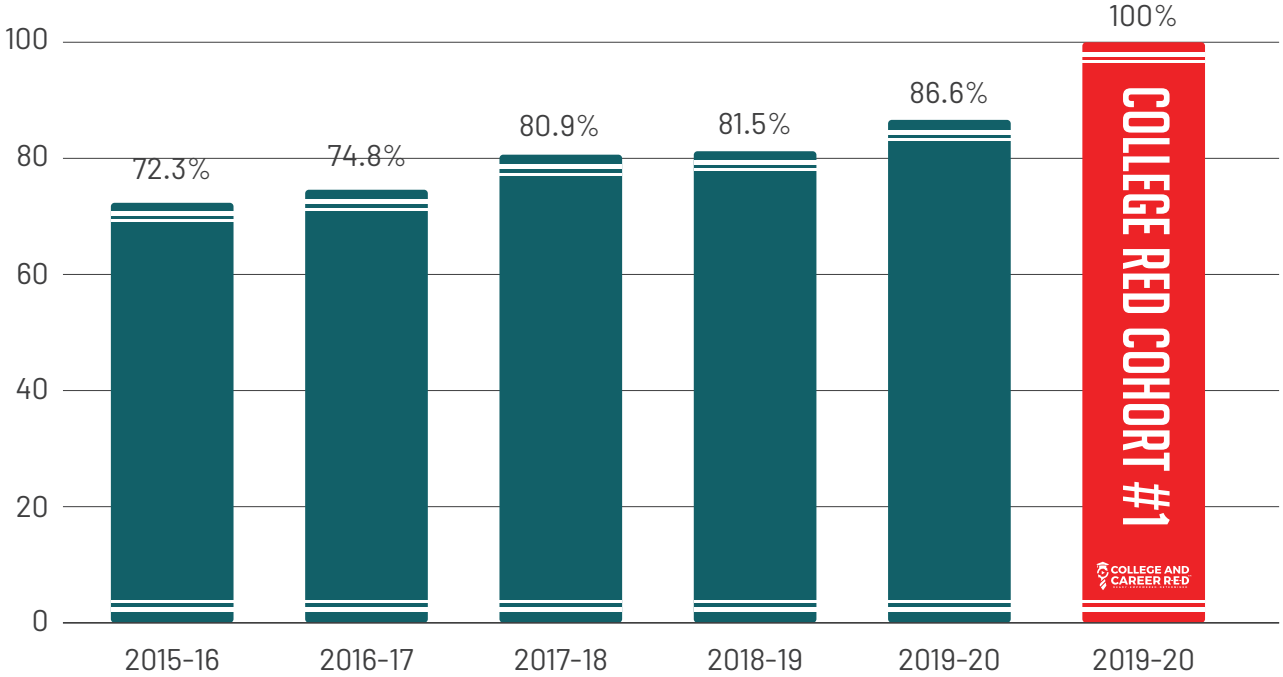

COLLEGE AND CAREER R-E-D

Graduation Data

ABOVE AVERAGE GRADUATION RATES

COLLEGE AND CAREER RED'S FIRST 4-YEAR COHORT OUTPERFORMED THE STATE'S GRADUATION RATE FOR AFRICAN AMERICAN STUDENTS BY 13.4%:

COLLEGE AND CAREER RED'S SECOND 4-YEAR COHORT OUTPERFORMED THE STATE'S GRADUATION RATE (ALL RACES) BY 10%